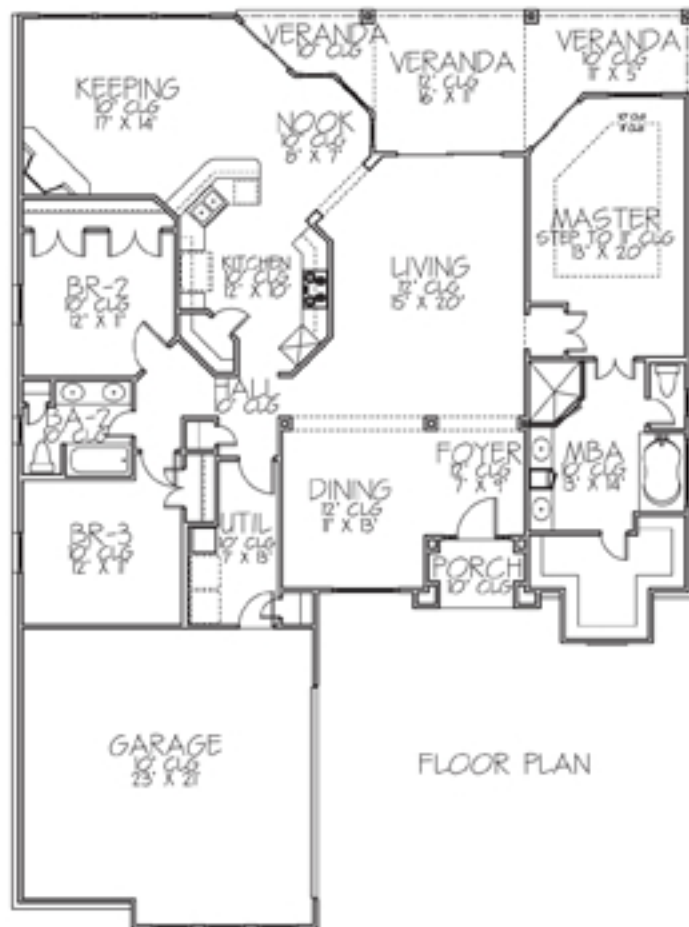

The Capri

LAKESHORE VILLAGES

Sales Center 985-781-4504

Office 985-641-0089

www.lakeshorelouisiana.com

The Capri

2,100 square feet living area

2,917 square feet total

3 bedrooms • 2 baths