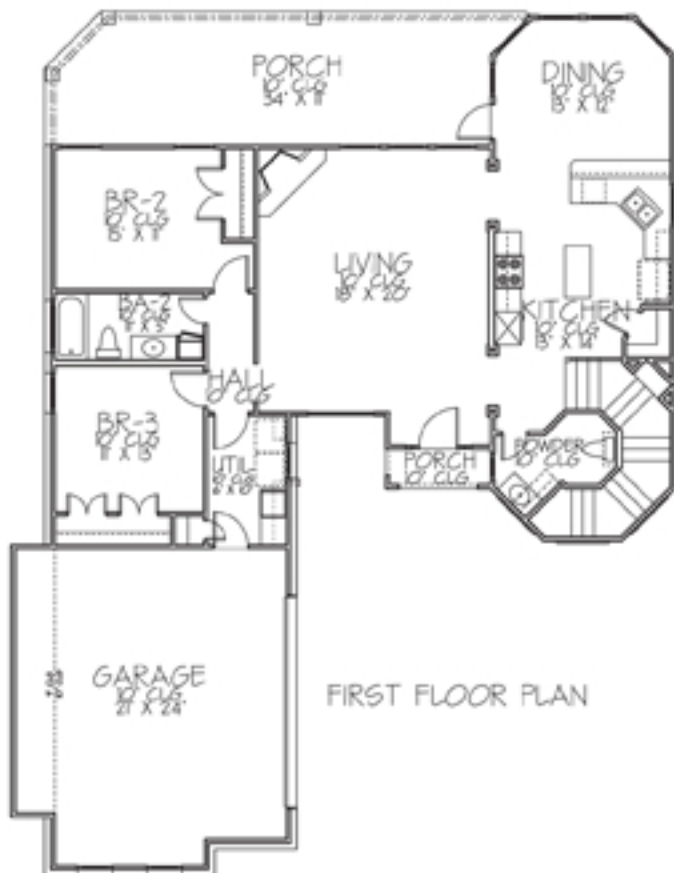

The Madrid

LAKESHORE VILLAGES

Sales Center 985-781-4504

Office 985-641-0089

www.lakeshorelouisiana.com

The Madrid

2,141 square feet living area

3,139 square feet total

3 bedrooms • 2 1/2 baths

Plans & evaluations depicted herein are design concepts only and should not be relied upon as precise representation of a completed residence. Floor plans, elevations, square footage and related information are subject to change without prior notice. The actual residence as constructed may or may not contain the features, layout, and square footage depicted. Drawings shown may not be drawn to scale.