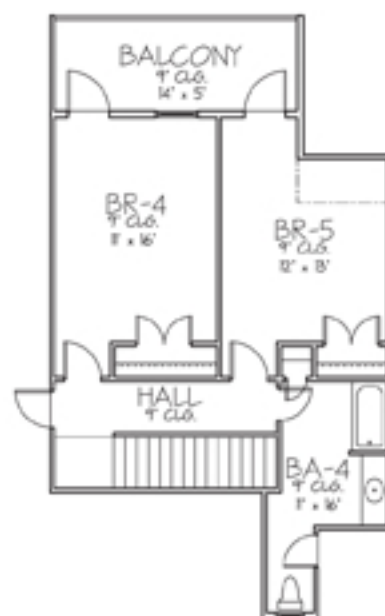

The St. Lucia

LAKESHORE VILLAGES

Sales Center 985-781-4504

Office 985-641-0089

www.lakeshorelouisiana.com

The St. Lucia

2,894 square feet living area

3,760 square feet total