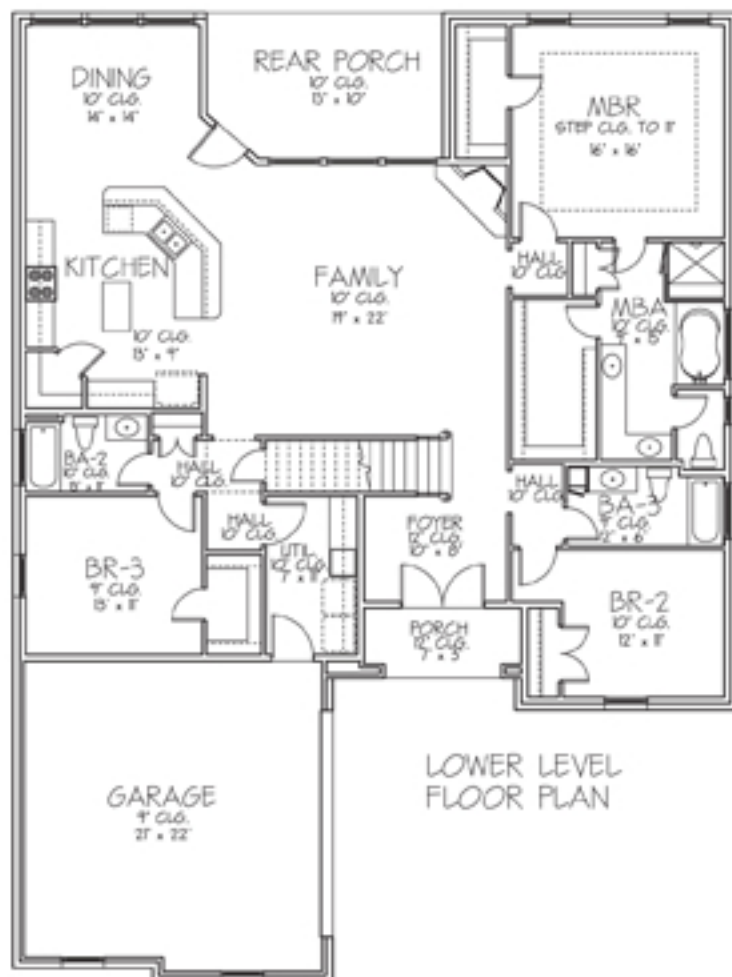

The St. Lucia

LAKESHORE VILLAGES

Sales Center 985-781-4504

Office 985-641-0089

www.lakeshorelouisiana.com

The St. Lucia

2,894 square feet living area

3,760 square feet total

5 bedrooms • 4 baths